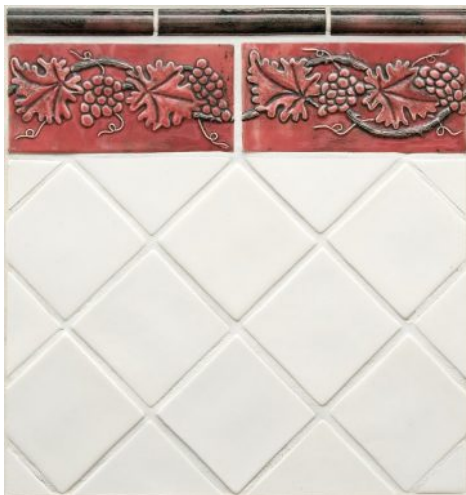

Custom made column in Antique Yellow

Old Copper
4" x 8"

Antique Sand
4" x 8"

Antique Peach
4" x 8"

Terracotta
4" x 8"

Antique Lilac
4" x 8"

Porcelain White
4" x 4"

Satin White
4" x 4"

Celadon
4" x 4"

Parchment
4" x 4"

Pewter
4" x 4"

Antique Bronze
4" x 4"

6" x 2" Flat bar with grape vine in Celadon

6" x 2" Top cap moulding with grape vine in Celadon

6" x 1 1/4" Channel with grape vine in Celadon

Ridge round trim in Antique Red 1" x 6"
Antique Red Grape Vine border 4" x 6"
Field tile in Satin White 4" x 4"

Ridge round trim in Antique Yellow 1" x 6"
Antique Yellow Grape Vine border 4" x 6"
Field tile in Antique Yellow 3" x 6"