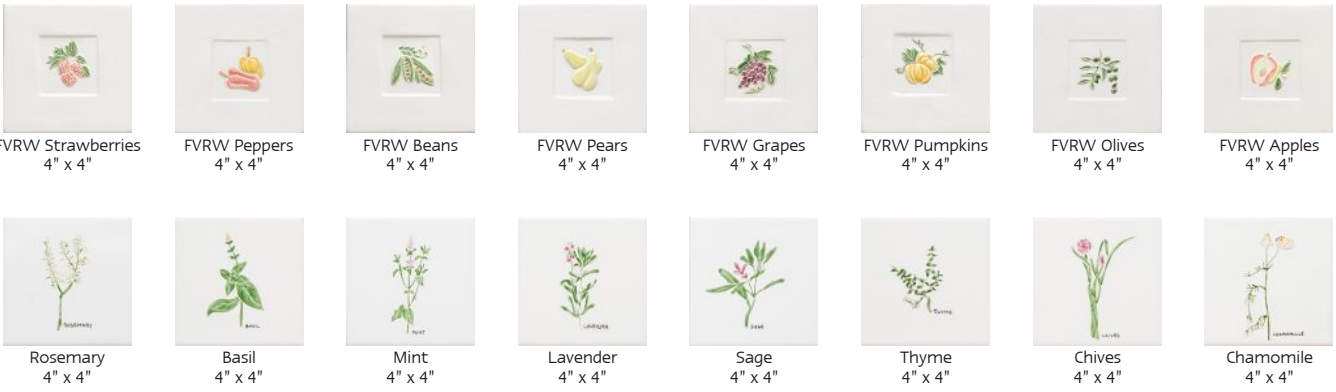

IMPERIAL BOWL. Design in Clover and Antique Yellow 12" x 20"

FVR Strawberries 4" x 4"

FVR Peppers 4" x 4"

FVR Beans 4" x 4"

FVR Pears 4" x 4"

FVR Grapes 4" x 4"

FVR Pumpkins 4" x 4"

FVR Olives 4" x 4"

FVR Apples 4" x 4"

FVRW Strawberries 4" x 4"

FVRW Peppers 4" x 4"

FVRW Beans 4" x 4"

FVRW Pears 4" x 4"

FVRW Grapes 4" x 4"

FVRW Pumpkins 4" x 4"

FVRW Olives 4" x 4"

FVRW Apples 4" x 4"

Rosemary 4" x 4"

Basil 4" x 4"

Mint 4" x 4"

Lavender 4" x 4"

Sage 4" x 4"

Thyme 4" x 4"

Chives 4" x 4"

Chamomile 4" x 4"

Mixed vegetables on 4" x 12" netted sheet or as separate items

Mixed fruits 4" x 12"

Grapes 4" x 12"

Pears 4" x 12"

Peppers 4" x 12"

Hot peppers and garlic 4" x 12"

Pineapples 4" x 12"